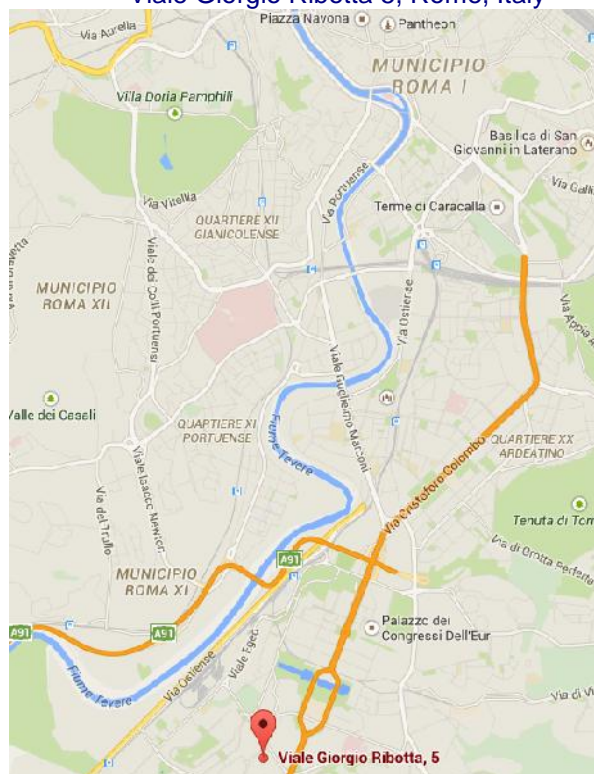

## Venue

Ministry of Health Conference Centre

Viale Giorgio Ribotta 5, Rome, Italy

by train: from Termini station take the Metro B direction Laurentina, get off at EUR-Palaspport and take the bus 777 to the Ministry of Health.

by plane: from Rome-Fiumicino airport take the train FM1 towards Rome- Tiburtina and get off at Roma-Ostiense. Take the Metro B (Pyramid-direction Laurentina ) and get off at EUR-Palaspport. Take the bus 777.